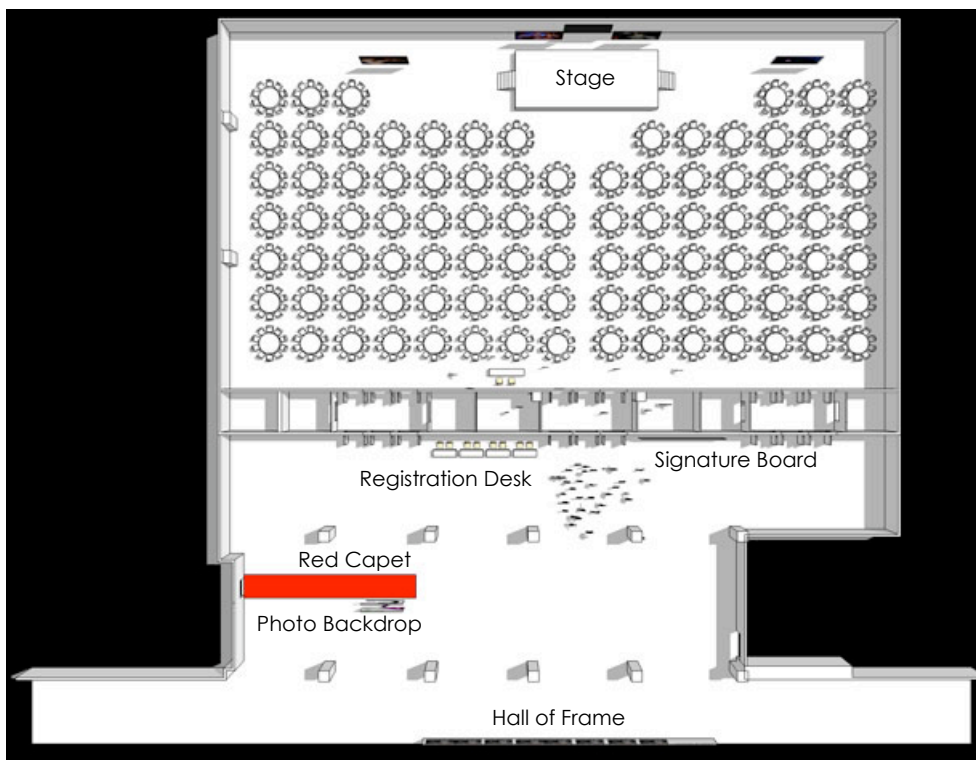

TEMCA 25 Years Anniversary Sponsorship Detail

Floor Plan

Welcome Zone
Logo at Photo Backdrop
30 x 30 CM

Logo at Hall of Frame
30 x 30 CM

Entrance to Concert Hall
Logo at Hall Door
30 x 30 CM

Registration Desk
Logo at Registration Desk
30 x 30 CM